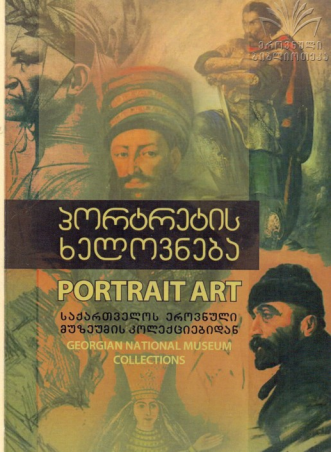

ეროვნული
მუზეუმი

პორტრეტის ხელოვნება

PORTRAIT ART

საქართველოს ეროვნული
მუზეუმის კოლექციებიდან
GEORGIAN NATIONAL MUSEUM
COLLECTIONS