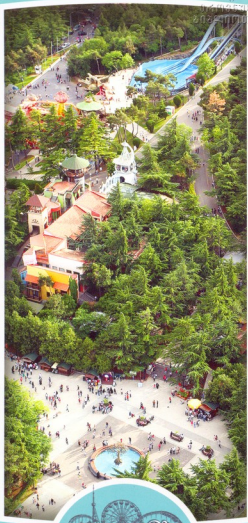

016 000 0000
012 511 0033

MIRIS MINDA PARK
Since 1965

• A TRADITION OF AMUSEMENT •

• A TRADITION OF AMUSEMENT •

n 44/796 PX 4555/1.
WWW.PARK.GE

Take a walk and enjoy

Breathtaking Views

Good Food